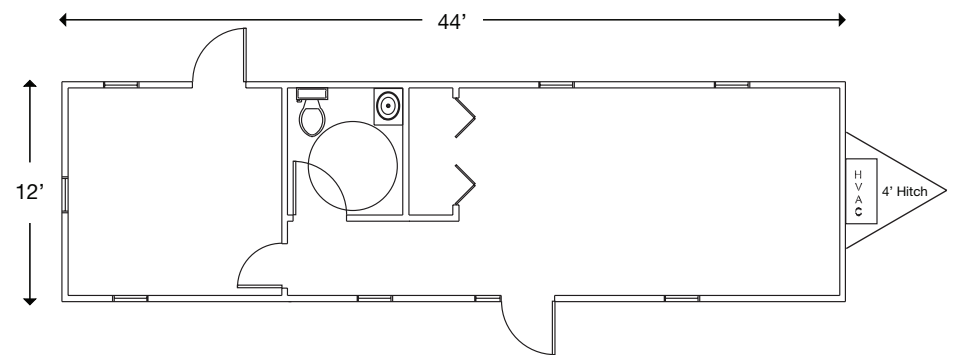

EXTERIOR

- Textured Wood Siding

WE SELL OFFICE FURNITURE!

NOTES: _____
_____
_____

CUSTOMER APPROVAL

Customer Signature _____ Date _____

Print Name _____

ADDITIONAL FLOOR PLANS ARE AVAILABLE. FLOOR PLANS AND SPECIFICATIONS MAY VARY FROM THOSE SHOWN ABOVE AND ARE SUBJECT TO AVAILABILITY.

1.800.640.8844 or 631.585.7800
1950 Lakeland Ave., Ronkonkoma, N.Y. 11779 • FAX: 631.585.7895
WWW.CASSONE.COM • WBE & DBE CERTIFIED