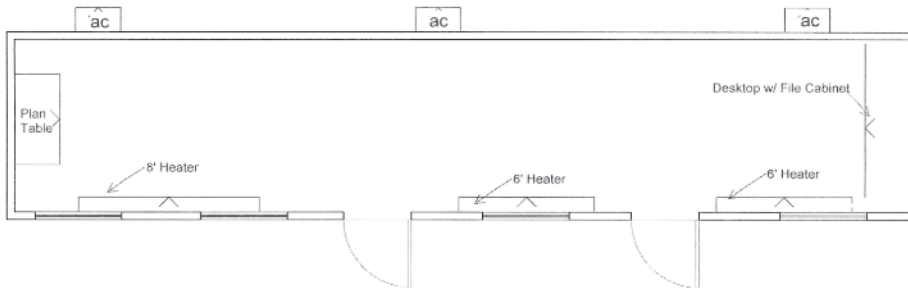

FURNITURE OPTIONAL

**WE SELL
OFFICE
FURNITURE!**

NOTES: _____
_____
_____
_____

CUSTOMER APPROVAL

Customer Signature _____ Date _____

Print Name _____

ADDITIONAL FLOOR PLANS ARE AVAILABLE. FLOOR PLANS AND SPECIFICATIONS MAY VARY FROM THOSE SHOWN ABOVE AND ARE SUBJECT TO AVAILABILITY.

1.800.640.8844 or 631.585.7800
1950 Lakeland Ave., Ronkonkoma, N.Y. 11779 • FAX: 631.585.7895
WWW.CASSONE.COM • WBE & DBE CERTIFIED