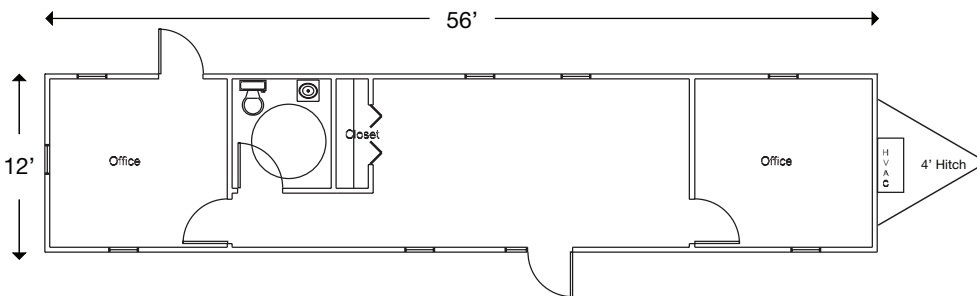

EXTERIOR

- Textured Wood Siding

**WE SELL
OFFICE
FURNITURE!**

NOTES: _____

_____

_____

CUSTOMER APPROVAL

Customer Signature _____ Date _____

Print Name _____

ADDITIONAL FLOOR PLANS ARE AVAILABLE. FLOOR PLANS AND SPECIFICATIONS MAY VARY FROM THOSE SHOWN ABOVE AND ARE SUBJECT TO AVAILABILITY.

1.800.640.8844 or 631.585.7800

1950 Lakeland Ave., Ronkonkoma, N.Y. 11779 • FAX: 631.585.7895

WWW.CASSONE.COM • WBE & DBE CERTIFIED